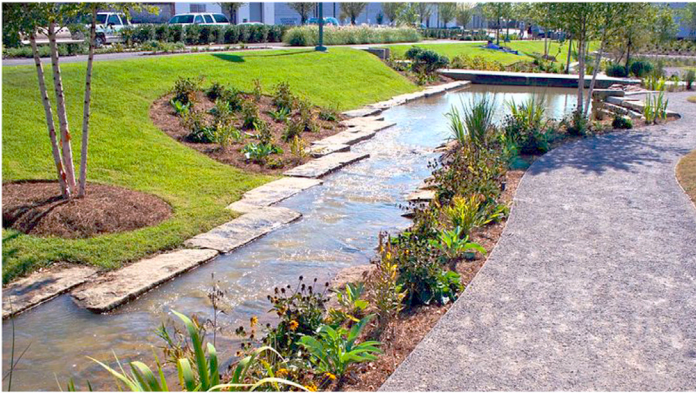

A photograph of the Macaulay Lawrenceville Town Center, a large brick building with a prominent white clock tower. The tower has two clock faces and a weather vane on top. The building is surrounded by greenery and trees under a clear blue sky. A semi-transparent dark blue banner is overlaid across the middle of the image, containing the text.

LAWRENCEVILLE TOWN CENTER | NORTH VIEW

LAWRENCEVILLE TOWN CENTER | FOCUS AREA

THE LAWN

ENHANCE PARK INTO MORE DEFINED VENUE BY REMOVING OUTSIDE PARKING BAY TO INCREASE LAWN SEATING, ADD VIP PAVILIONS AND ADD FIXED STAGE. INCREASE ACCESSIBILITY WITH FORTIFIED STREETSCAPE, TRAILS CONNECTIONS AND TROLLEY STOPS THROUGHOUT SITE.

LAWRENCEVILLE TOWN CENTER | FOCUS AREA

STREAM WALK

CENTRAL SPINE OF COMMUNITY WITH NATURALIZED WATER FEATURE FLANKED WITH WALKWAYS LEADING TO ACTIVITY NICHES LIKE FIRE PITS, READING NOOKS AND OUTDOOR KITCHENS FOR RESIDENTS THIS WILL BE THE SHARED FRONT YARD WHERE YOU GATHER WITH NEIGHBORS

LAWRENCEVILLE TOWN CENTER | FOCUS AREA

LAWRENCEVILLE TOWN CENTER | FOCUS AREA

LAWRENCEVILLE TOWN CENTER | FOCUS AREA

SCULPTURE GARDENS

**CENTRAL SPACE TO CELEBRATE
LOCAL CULTURE AND TALENTS
HOSTING LANDSCAPE FEATURES
PROMOTING CONTEMPLATION
AND RELAXATION FOR RESIDENTS**