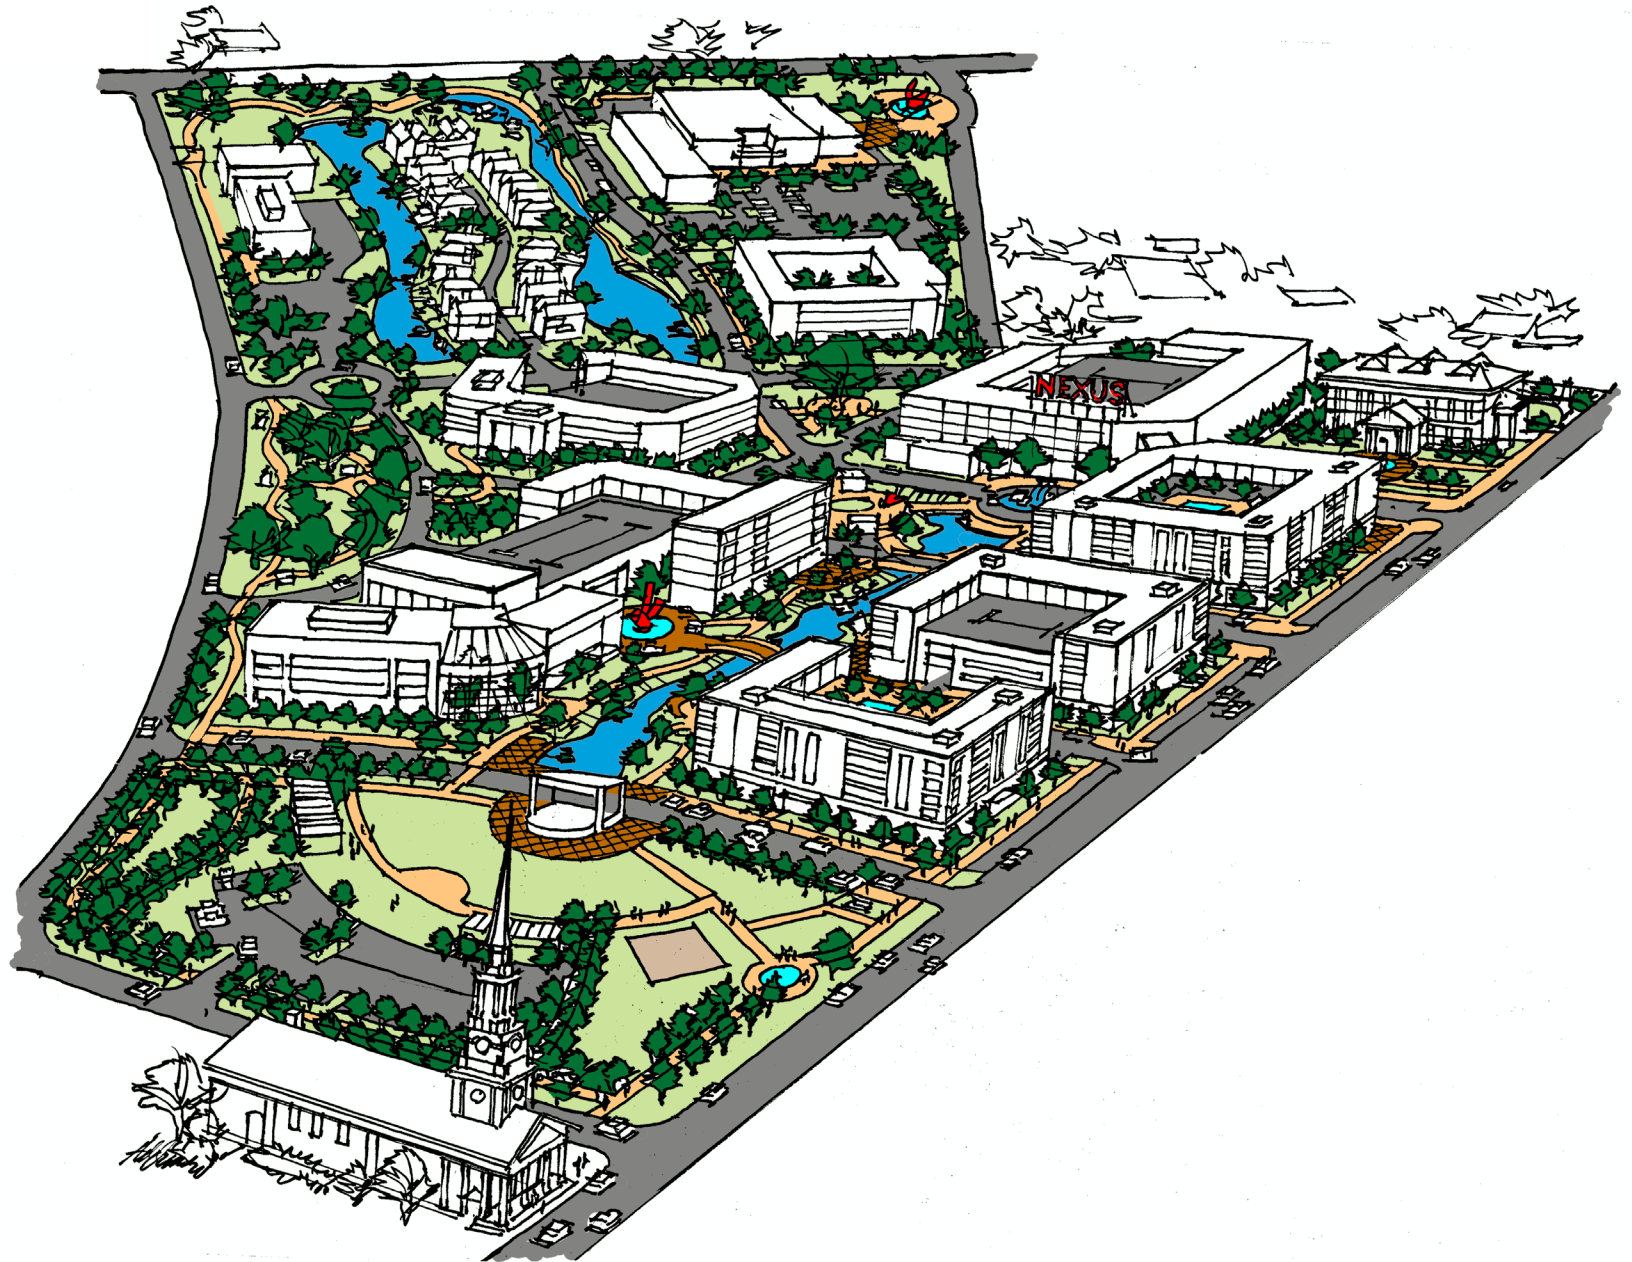

A photograph of the Macaulay Lawrenceville Town Center, a large brick building with a prominent white clock tower. The tower has two clock faces and a weather vane on top. The building is surrounded by greenery and trees under a clear blue sky. A semi-transparent dark blue banner is overlaid across the middle of the image, containing the text.

MACAULEY

**LAWRENCEVILLE
TOWN CENTER**

LAWRENCEVILLE TOWN CENTER | LOCATOR AERIAL

LAWRENCEVILLE TOWN CENTER | MASTER PLAN

LAWRENCEVILLE TOWN CENTER | BUILDING KEY

LAWRENCEVILLE TOWN CENTER | PLAZA VIEW

LAWRENCEVILLE TOWN CENTER | SOUTH VIEW

LAWRENCEVILLE TOWN CENTER | NORTH VIEW

LAWRENCEVILLE TOWN CENTER | FOCUS AREA

THE LAWN

ENHANCE PARK INTO MORE DEFINED VENUE BY REMOVING OUTSIDE PARKING BAY TO INCREASE LAWN SEATING, ADD VIP PAVILIONS AND ADD FIXED STAGE. INCREASE ACCESSIBILITY WITH FORTIFIED STREETSCAPE, TRAILS CONNECTIONS AND TROLLEY STOPS THROUGHOUT SITE.

LAWRENCEVILLE TOWN CENTER | FOCUS AREA

STREAM WALK

CENTRAL SPINE OF COMMUNITY WITH NATURALIZED WATER FEATURE FLANKED WITH WALKWAYS LEADING TO ACTIVITY NICHES LIKE FIRE PITS, READING NOOKS AND OUTDOOR KITCHENS FOR RESIDENTS THIS WILL BE THE SHARED FRONT YARD WHERE YOU GATHER WITH NEIGHBORS