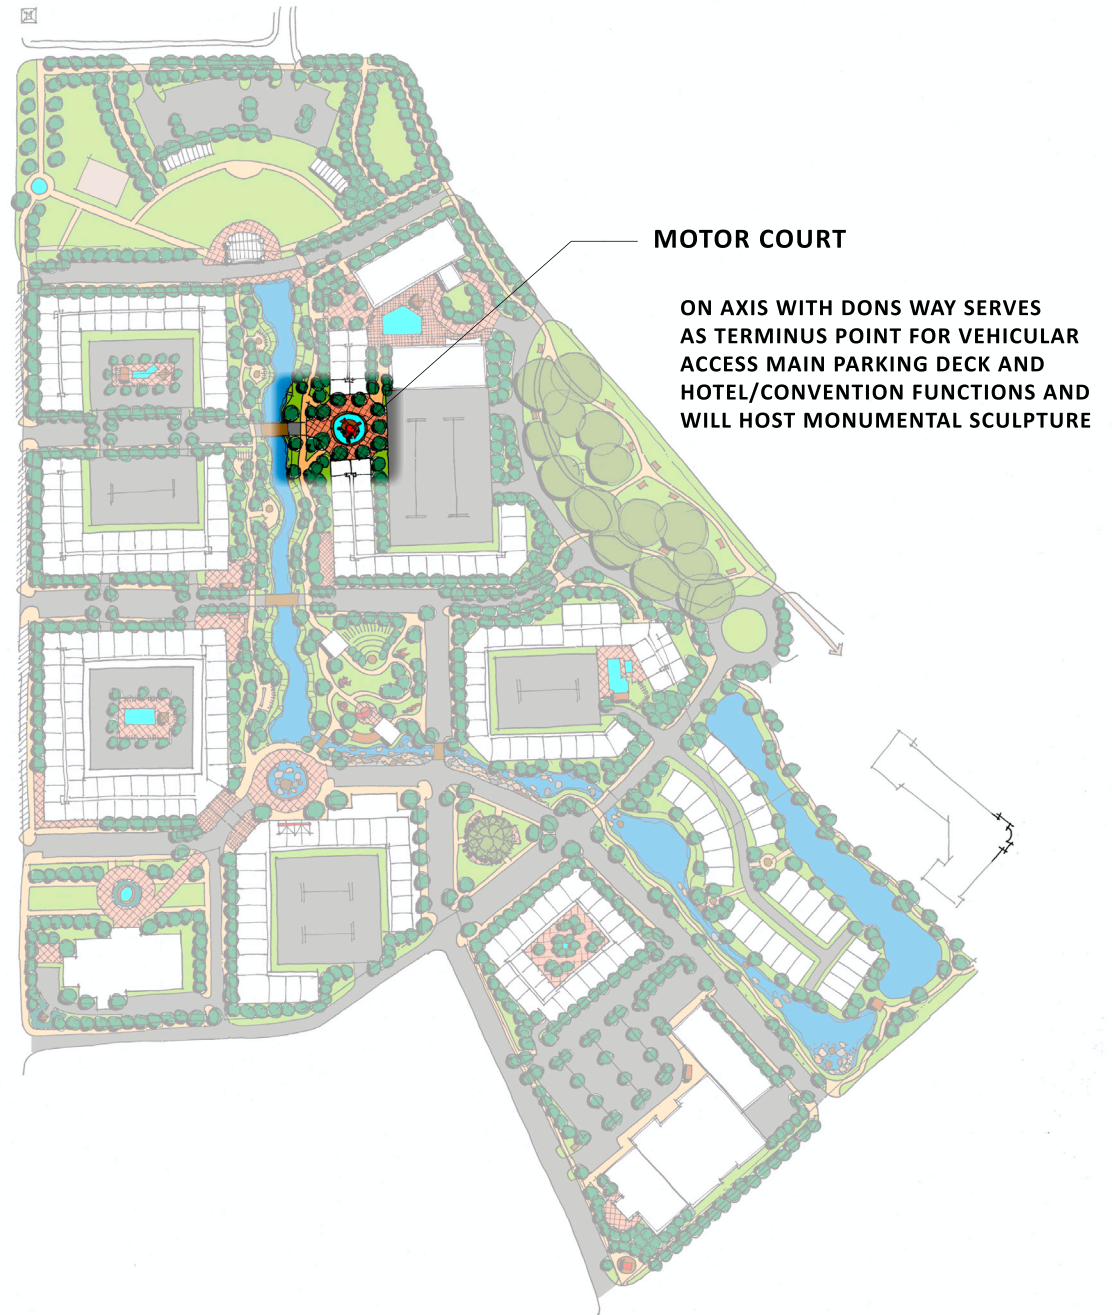

LAWRENCEVILLE TOWN CENTER | FOCUS AREA