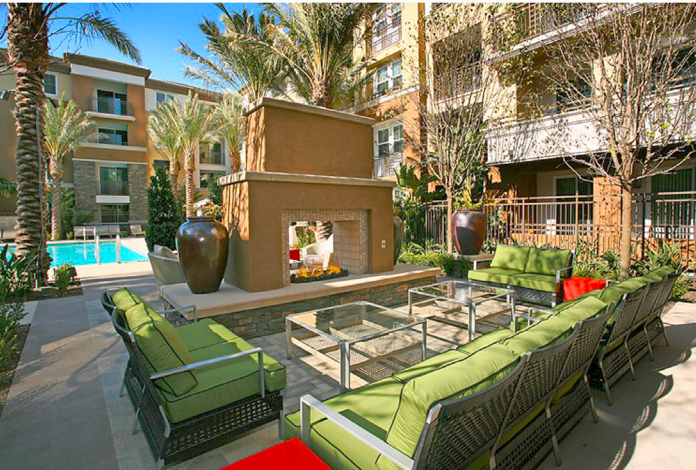

LAWRENCEVILLE TOWN CENTER | FOCUS AREA

STREAM WALK

CENTRAL SPINE OF COMMUNITY WITH NATURALIZED WATER FEATURE FLANKED WITH WALKWAYS LEADING TO ACTIVITY NICHES LIKE FIRE PITS, READING NOOKS AND OUTDOOR KITCHENS FOR RESIDENTS THIS WILL BE THE SHARED FRONT YARD WHERE YOU GATHER WITH NEIGHBORS