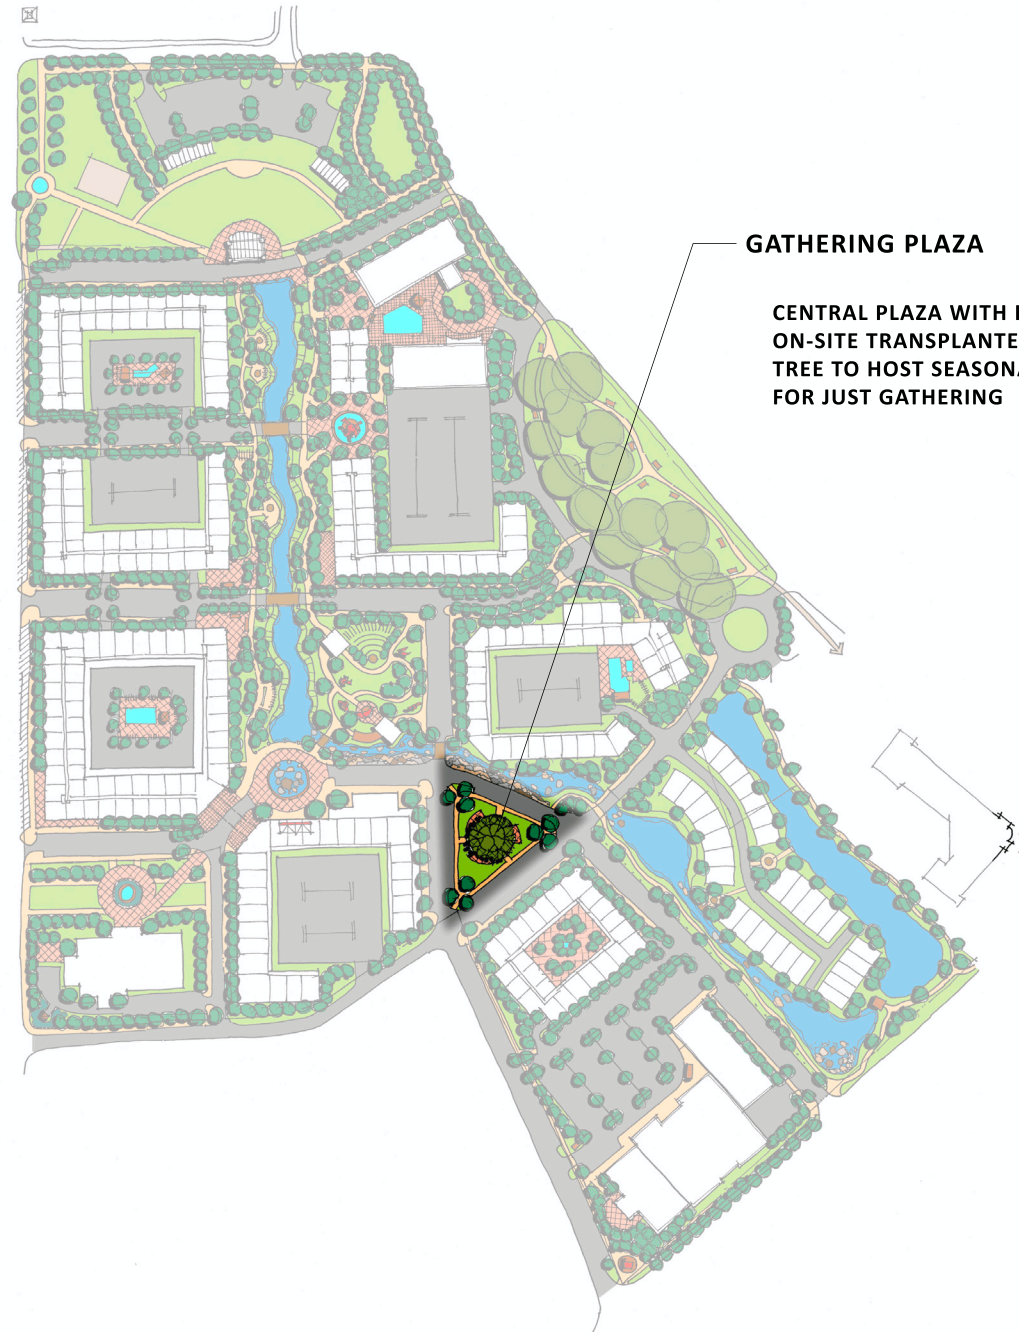

LAWRENCEVILLE TOWN CENTER | FOCUS AREA