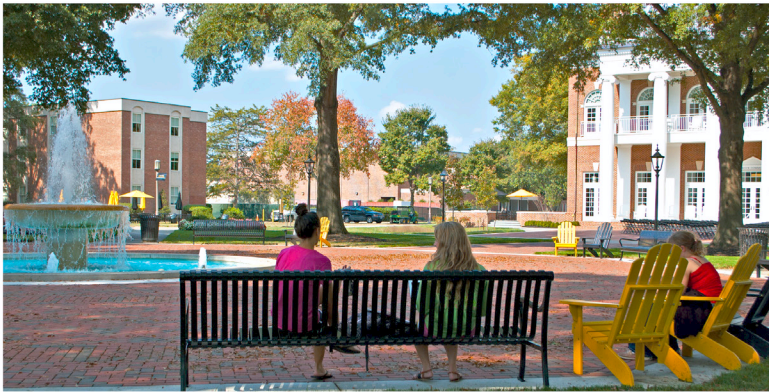

A photograph of the Macaulay Lawrenceville Town Center, a large brick building with a prominent white clock tower. The tower has two clock faces and a weather vane on top. The building is surrounded by greenery and trees under a clear blue sky. A semi-transparent dark blue banner is overlaid across the middle of the image, containing the text.

LAWRENCEVILLE TOWN CENTER | FOCUS AREA

STREAM WALK

CENTRAL SPINE OF COMMUNITY WITH NATURALIZED WATER FEATURE FLANKED WITH WALKWAYS LEADING TO ACTIVITY NICHES LIKE FIRE PITS, READING NOOKS AND OUTDOOR KITCHENS FOR RESIDENTS THIS WILL BE THE SHARED FRONT YARD WHERE YOU GATHER WITH NEIGHBORS

LAWRENCEVILLE TOWN CENTER | FOCUS AREA

LAWRENCEVILLE TOWN CENTER | FOCUS AREA

LAWRENCEVILLE TOWN CENTER | FOCUS AREA

SCULPTURE GARDENS

**CENTRAL SPACE TO CELEBRATE
LOCAL CULTURE AND TALENTS
HOSTING LANDSCAPE FEATURES
PROMOTING CONTEMPLATION
AND RELAXATION FOR RESIDENTS**

LAWRENCEVILLE TOWN CENTER | FOCUS AREA

CIVIC PLAZA

RENOVATE CITY HALL SITE TO INCLUDE AN ICONIC CIVIC PLAZA WITH DECORATIVE PAVING AND WATER FEATURES THAT WILL ANCHOR THE FRONT FACADE OF THE BUILDING. PEACHTREE CAFE HAS A NEW HOME ON THE CORNER