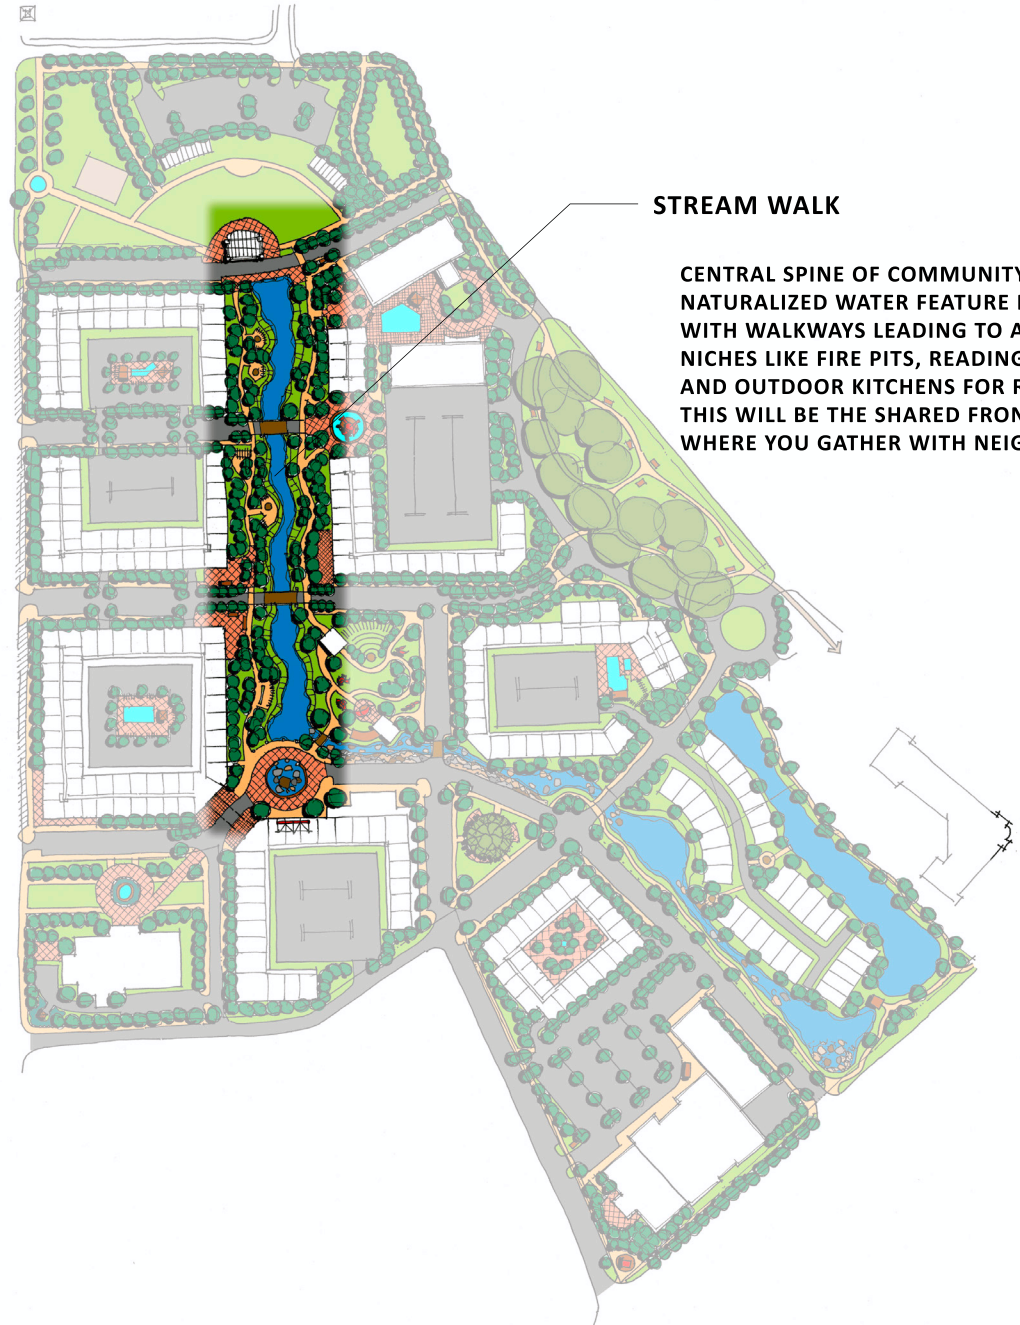

A photograph of the Macaulay Lawrenceville Town Center, a large brick building with a prominent white clock tower. The tower has two clock faces and a weather vane on top. The building is surrounded by greenery and trees under a clear blue sky. A semi-transparent dark blue banner is overlaid across the middle of the image, containing the text.

MACAULEY

**LAWRENCEVILLE
TOWN CENTER**

LAWRENCEVILLE TOWN CENTER | LOCATOR AERIAL

LAWRENCEVILLE TOWN CENTER | MASTER PLAN

LAWRENCEVILLE TOWN CENTER | BUILDING KEY

LAWRENCEVILLE TOWN CENTER | PLAZA VIEW

LAWRENCEVILLE TOWN CENTER | SOUTH VIEW

LAWRENCEVILLE TOWN CENTER | NORTH VIEW

LAWRENCEVILLE TOWN CENTER | FOCUS AREA

THE LAWN

ENHANCE PARK INTO MORE DEFINED VENUE BY REMOVING OUTSIDE PARKING BAY TO INCREASE LAWN SEATING, ADD VIP PAVILIONS AND ADD FIXED STAGE. INCREASE ACCESSIBILITY WITH FORTIFIED STREETSCAPE, TRAILS CONNECTIONS AND TROLLEY STOPS THROUGHOUT SITE.

LAWRENCEVILLE TOWN CENTER | FOCUS AREA

STREAM WALK

CENTRAL SPINE OF COMMUNITY WITH NATURALIZED WATER FEATURE FLANKED WITH WALKWAYS LEADING TO ACTIVITY NICHES LIKE FIRE PITS, READING NOOKS AND OUTDOOR KITCHENS FOR RESIDENTS THIS WILL BE THE SHARED FRONT YARD WHERE YOU GATHER WITH NEIGHBORS