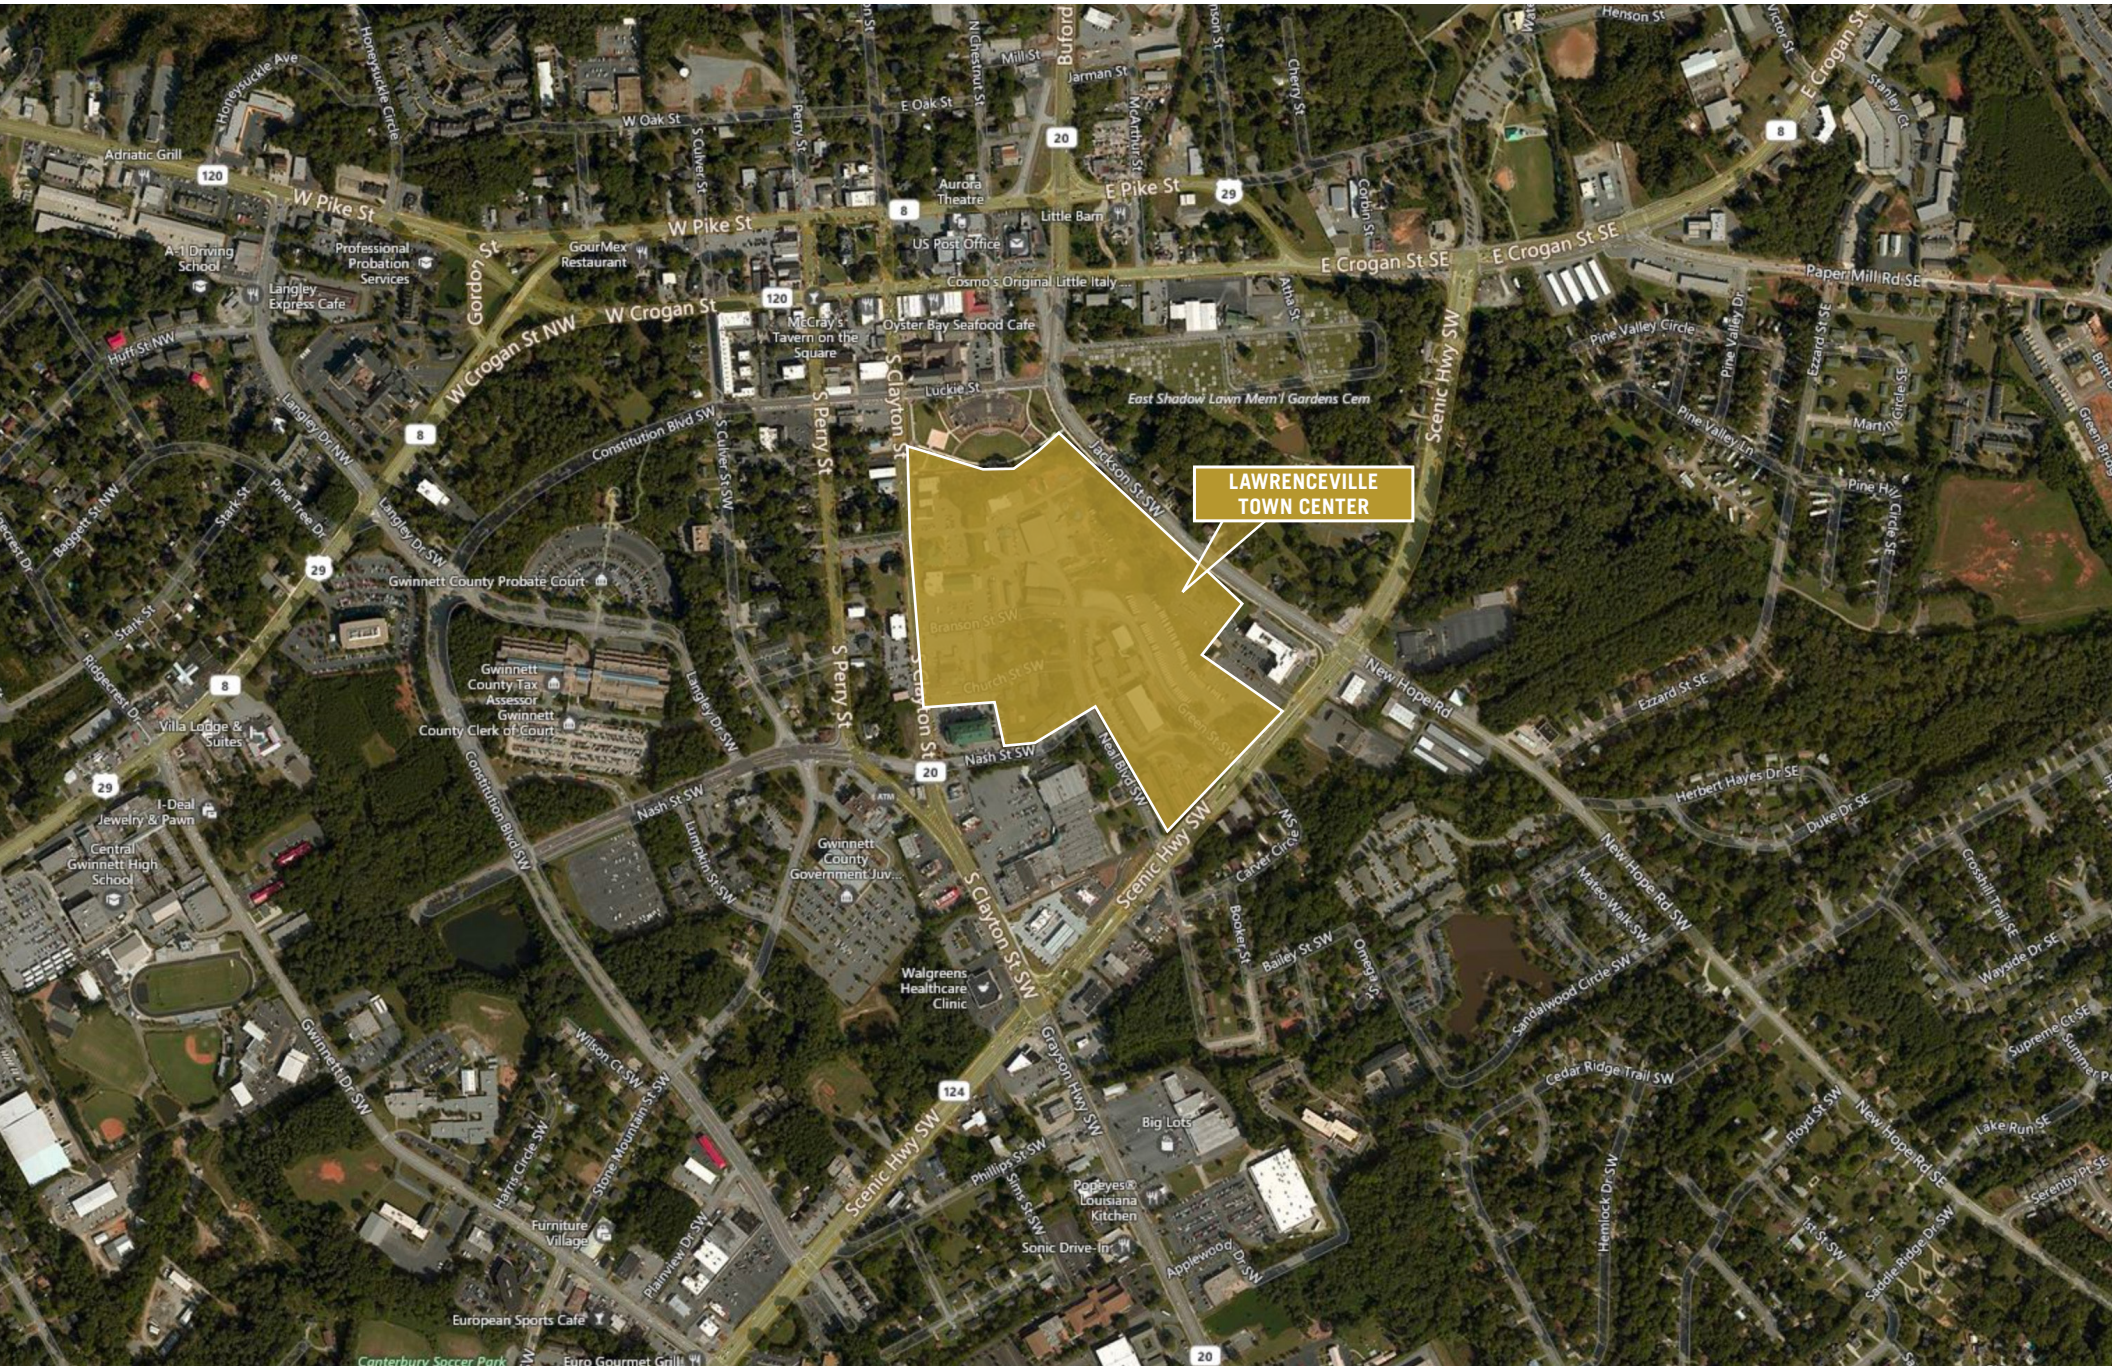

A photograph of the Macaulay Lawrenceville Town Center, a large brick building with a prominent white clock tower. The tower has two clock faces and a weather vane on top. The building is surrounded by greenery and trees under a clear blue sky. A semi-transparent dark blue banner is overlaid across the middle of the image, containing the text.

MACAULEY

**LAWRENCEVILLE
TOWN CENTER**

LAWRENCEVILLE TOWN CENTER | LOCATOR AERIAL

LAWRENCEVILLE TOWN CENTER | MASTER PLAN

LAWRENCEVILLE TOWN CENTER | BUILDING KEY

LAWRENCEVILLE TOWN CENTER | PLAZA VIEW

LAWRENCEVILLE TOWN CENTER | SOUTH VIEW

LAWRENCEVILLE TOWN CENTER | NORTH VIEW

LAWRENCEVILLE TOWN CENTER | FOCUS AREA

THE LAWN

ENHANCE PARK INTO MORE DEFINED VENUE BY REMOVING OUTSIDE PARKING BAY TO INCREASE LAWN SEATING, ADD VIP PAVILIONS AND ADD FIXED STAGE. INCREASE ACCESSIBILITY WITH FORTIFIED STREETSCAPE, TRAILS CONNECTIONS AND TROLLEY STOPS THROUGHOUT SITE.

LAWRENCEVILLE TOWN CENTER | FOCUS AREA

STREAM WALK

CENTRAL SPINE OF COMMUNITY WITH NATURALIZED WATER FEATURE FLANKED WITH WALKWAYS LEADING TO ACTIVITY NICHES LIKE FIRE PITS, READING NOOKS AND OUTDOOR KITCHENS FOR RESIDENTS THIS WILL BE THE SHARED FRONT YARD WHERE YOU GATHER WITH NEIGHBORS