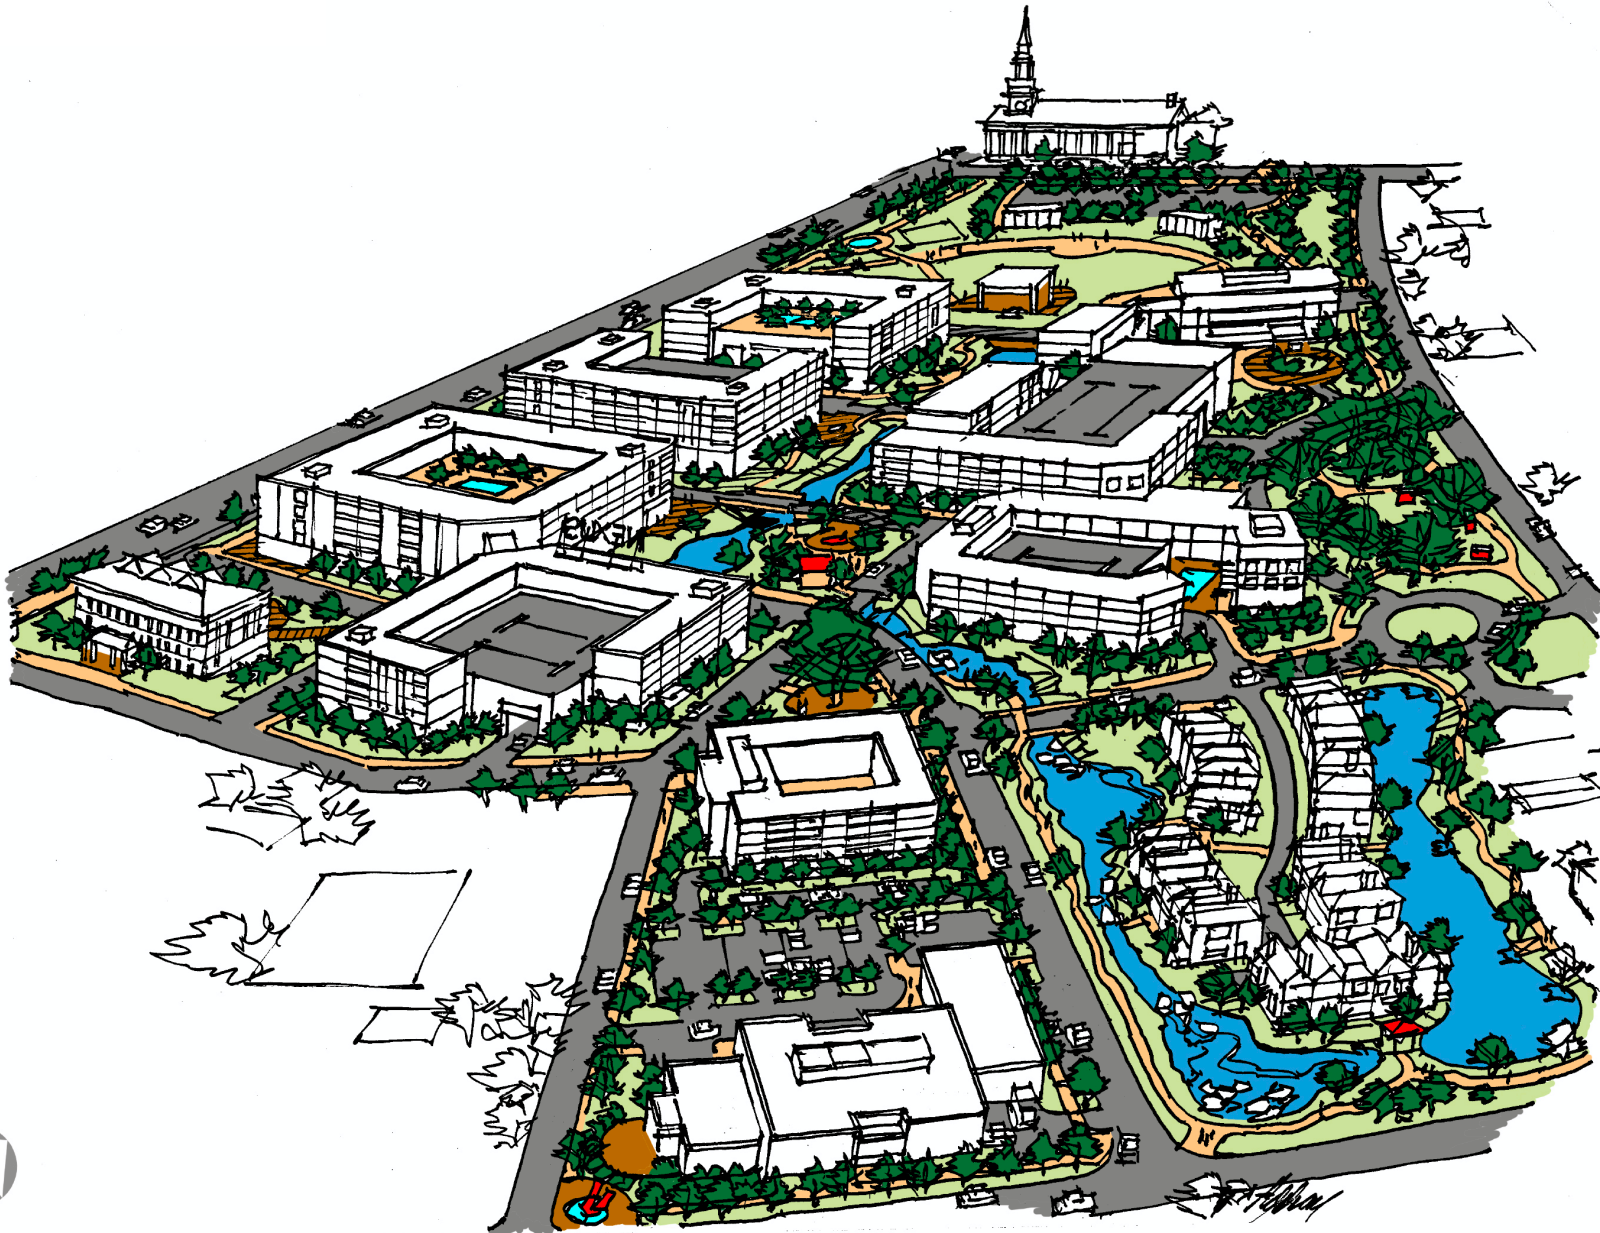

A photograph of the Macaulay Lawrenceville Town Center, a large brick building with a prominent white clock tower. The tower has two clock faces and a weather vane on top. The building is surrounded by greenery and trees under a clear blue sky. A semi-transparent dark blue banner is overlaid across the middle of the image, containing the text.

MACAULEY

**LAWRENCEVILLE
TOWN CENTER**

LAWRENCEVILLE TOWN CENTER | LOCATOR AERIAL

LAWRENCEVILLE TOWN CENTER | MASTER PLAN

LAWRENCEVILLE TOWN CENTER | BUILDING KEY

LAWRENCEVILLE TOWN CENTER | PLAZA VIEW

LAWRENCEVILLE TOWN CENTER | SOUTH VIEW

LAWRENCEVILLE TOWN CENTER | NORTH VIEW

LAWRENCEVILLE TOWN CENTER | FOCUS AREA

THE LAWN

ENHANCE PARK INTO MORE DEFINED VENUE BY REMOVING OUTSIDE PARKING BAY TO INCREASE LAWN SEATING, ADD VIP PAVILIONS AND ADD FIXED STAGE. INCREASE ACCESSIBILITY WITH FORTIFIED STREETSCAPE, TRAILS CONNECTIONS AND TROLLEY STOPS THROUGHOUT SITE.

LAWRENCEVILLE TOWN CENTER | FOCUS AREA

STREAM WALK

CENTRAL SPINE OF COMMUNITY WITH NATURALIZED WATER FEATURE FLANKED WITH WALKWAYS LEADING TO ACTIVITY NICHES LIKE FIRE PITS, READING NOOKS AND OUTDOOR KITCHENS FOR RESIDENTS THIS WILL BE THE SHARED FRONT YARD WHERE YOU GATHER WITH NEIGHBORS