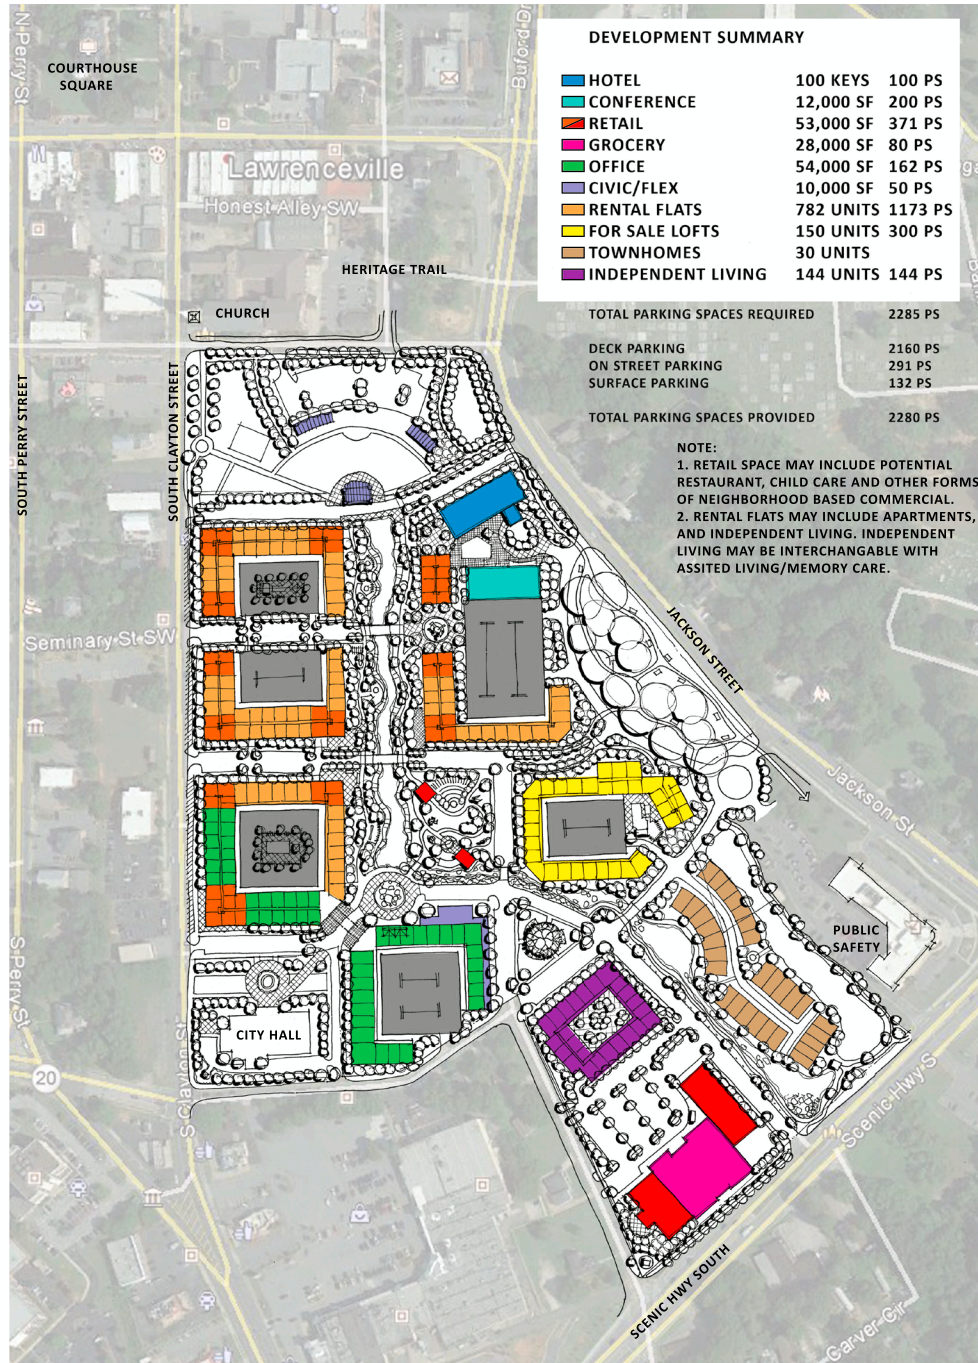

A photograph of the Macaulay Lawrenceville Town Center, a large brick building with a prominent white clock tower. The tower has two clock faces and a weather vane on top. The building is surrounded by greenery and trees under a clear blue sky. A semi-transparent dark blue banner is overlaid across the middle of the image, containing the text.

MACAULEY

**LAWRENCEVILLE
TOWN CENTER**

LAWRENCEVILLE TOWN CENTER | LOCATOR AERIAL

LAWRENCEVILLE TOWN CENTER | MASTER PLAN

LAWRENCEVILLE TOWN CENTER | BUILDING KEY

LAWRENCEVILLE TOWN CENTER | PLAZA VIEW

LAWRENCEVILLE TOWN CENTER | SOUTH VIEW

LAWRENCEVILLE TOWN CENTER | NORTH VIEW

LAWRENCEVILLE TOWN CENTER | FOCUS AREA

THE LAWN

ENHANCE PARK INTO MORE DEFINED VENUE BY REMOVING OUTSIDE PARKING BAY TO INCREASE LAWN SEATING, ADD VIP PAVILIONS AND ADD FIXED STAGE. INCREASE ACCESSIBILITY WITH FORTIFIED STREETSCAPE, TRAILS CONNECTIONS AND TROLLEY STOPS THROUGHOUT SITE.

LAWRENCEVILLE TOWN CENTER | FOCUS AREA

STREAM WALK

CENTRAL SPINE OF COMMUNITY WITH NATURALIZED WATER FEATURE FLANKED WITH WALKWAYS LEADING TO ACTIVITY NICHES LIKE FIRE PITS, READING NOOKS AND OUTDOOR KITCHENS FOR RESIDENTS THIS WILL BE THE SHARED FRONT YARD WHERE YOU GATHER WITH NEIGHBORS