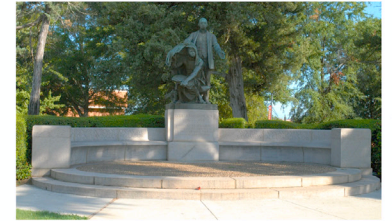

A photograph of the Macaulay Lawrenceville Town Center, a large brick building with a prominent white clock tower. The tower has two clock faces and a weather vane on top. The building is surrounded by greenery and trees under a clear blue sky. A semi-transparent dark blue banner is overlaid across the middle of the image, containing the text.

LAWRENCEVILLE TOWN CENTER | FOCUS AREA

STREAM WALK

CENTRAL SPINE OF COMMUNITY WITH NATURALIZED WATER FEATURE FLANKED WITH WALKWAYS LEADING TO ACTIVITY NICHES LIKE FIRE PITS, READING NOOKS AND OUTDOOR KITCHENS FOR RESIDENTS THIS WILL BE THE SHARED FRONT YARD WHERE YOU GATHER WITH NEIGHBORS

LAWRENCEVILLE TOWN CENTER | FOCUS AREA

LAWRENCEVILLE TOWN CENTER | FOCUS AREA

LAWRENCEVILLE TOWN CENTER | FOCUS AREA

SCULPTURE GARDENS

**CENTRAL SPACE TO CELEBRATE
LOCAL CULTURE AND TALENTS
HOSTING LANDSCAPE FEATURES
PROMOTING CONTEMPLATION
AND RELAXATION FOR RESIDENTS**