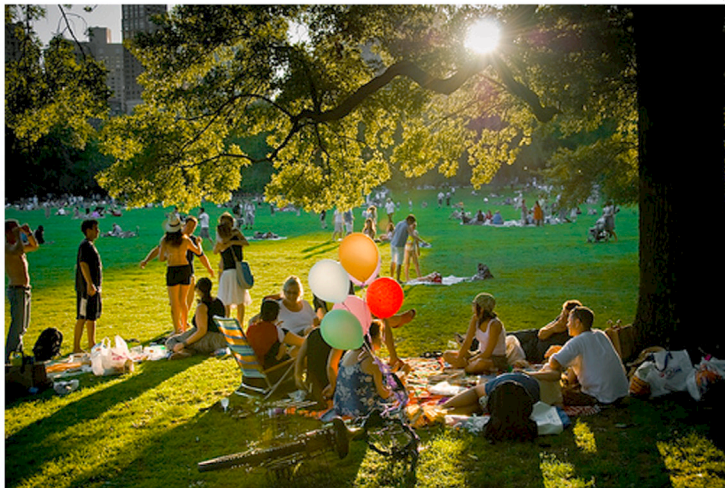

A photograph of the Macaulay Lawrenceville Town Center, a large brick building with a prominent white clock tower. The tower has two clock faces and a weather vane on top. The building is surrounded by greenery and trees under a clear blue sky. A semi-transparent dark blue banner is overlaid across the middle of the image, containing the text.

LAWRENCEVILLE TOWN CENTER | FOCUS AREA

STREAM WALK

CENTRAL SPINE OF COMMUNITY WITH NATURALIZED WATER FEATURE FLANKED WITH WALKWAYS LEADING TO ACTIVITY NICHES LIKE FIRE PITS, READING NOOKS AND OUTDOOR KITCHENS FOR RESIDENTS THIS WILL BE THE SHARED FRONT YARD WHERE YOU GATHER WITH NEIGHBORS

LAWRENCEVILLE TOWN CENTER | FOCUS AREA

LAWRENCEVILLE TOWN CENTER | FOCUS AREA

LAWRENCEVILLE TOWN CENTER | FOCUS AREA

SCULPTURE GARDENS

**CENTRAL SPACE TO CELEBRATE
LOCAL CULTURE AND TALENTS
HOSTING LANDSCAPE FEATURES
PROMOTING CONTEMPLATION
AND RELAXATION FOR RESIDENTS**