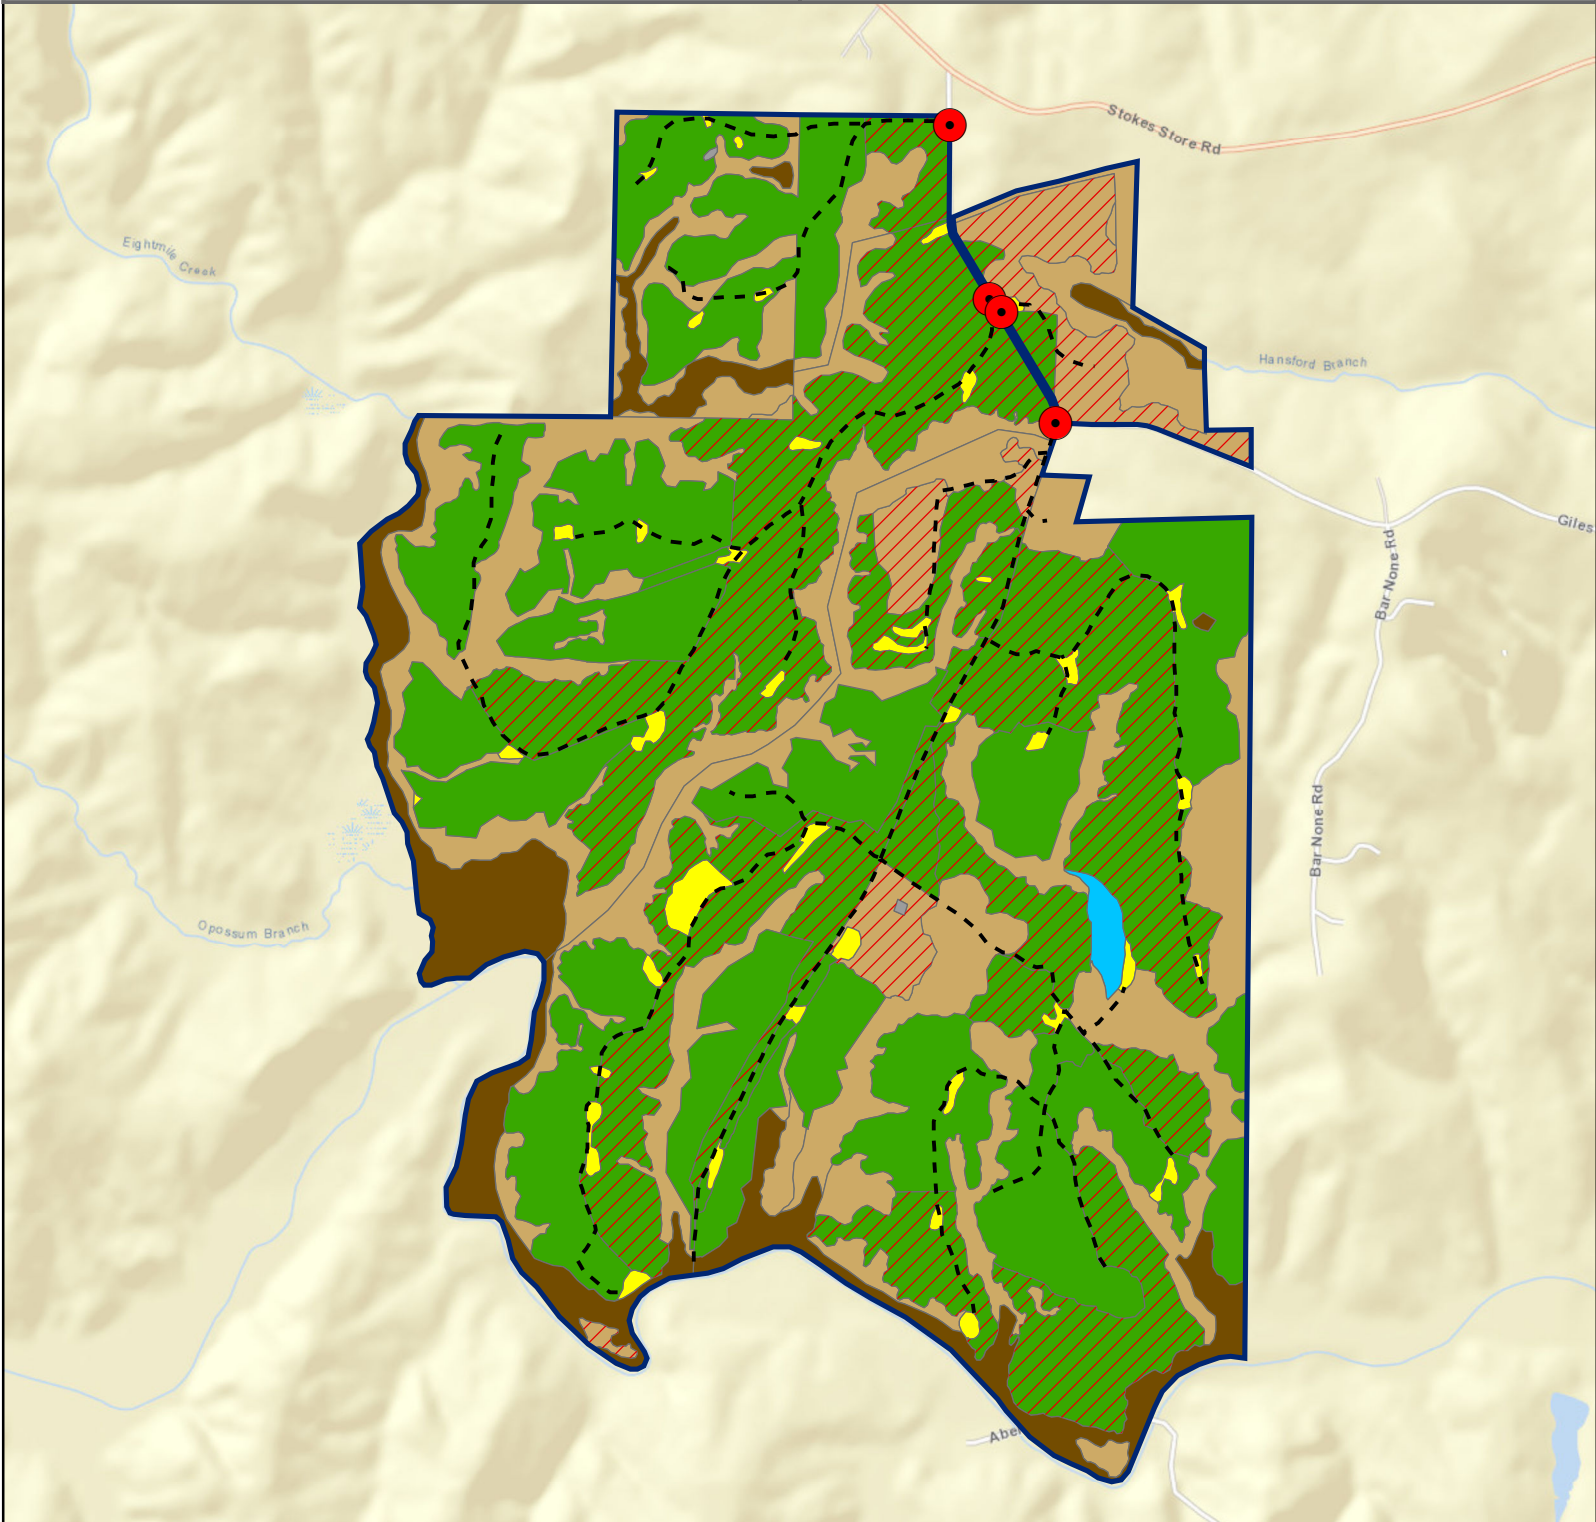

Mead Roberts

Monroe County, Georgia
 Entire Tract
 1,959 Acres

Stand Nomenclature

Stand # Description Acres

Stand Origin Land Type Dominant Species Secondary Species Year of Origin

Stand Origin Codes: P = Planted, N = Natural

Land Type Codes: B = Bottomland, L = Lowland, U = Upland, O = Old Field, S = Slope

Stand Origin: (N) (B) (MH) (MP) - 74

Stand Types

- Tract Boundary
- Internal Roads
- Access Gates
- Planted Upland
- Natural Upland
- Natural Bottomland
- Food Plot
- Pond
- Non Forest
- Thinned Pine Stands